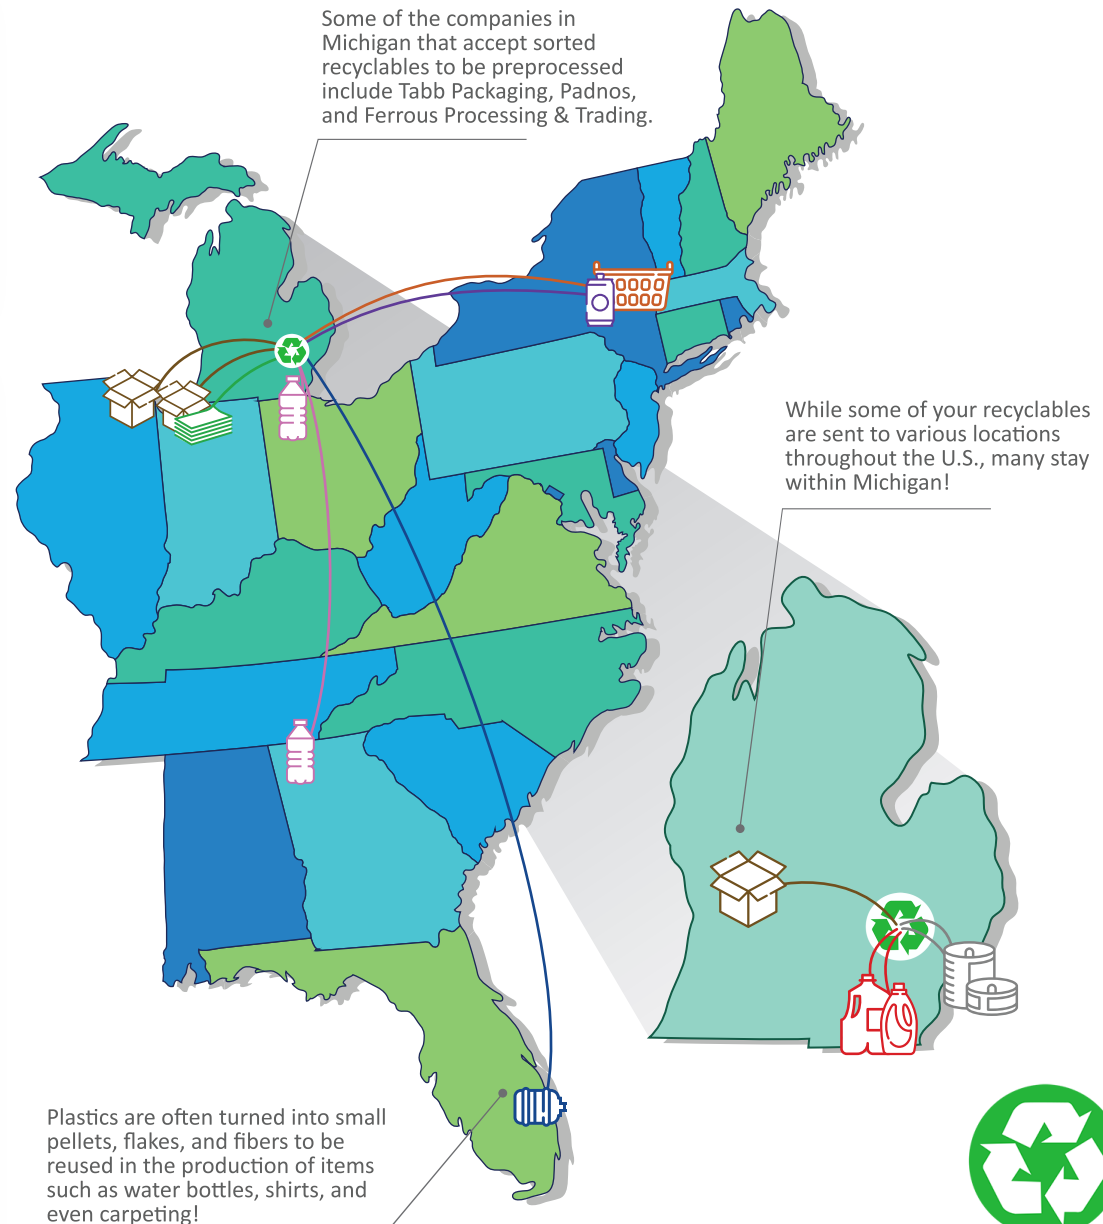

WHERE YOUR RECYCLED MATERIALS GO

As of August 2023

Once recycled materials are separated and baled at the RRRASOC MRF, they are sent to a variety of preprocessing locations to be made into new products. See the map for a sample list of commodities and their reprocessing locations.

HDPE

Sent to:
Dundee, MI

Tin & Steel

Sent to:
Detroit, MI

Cardboard

Sent to:
Grand Rapids, MI
Valparaiso, IN
Chicago, IL

Paper

Sent to:
Valparaiso, IN

PET

Sent to:
Calhoun, GA
Bowling Green, OH

Aluminum

Sent to:
Cohoes, NY

Rigid Plastic

Sent to:
Cohoes, NY

#4-#7 Plastic

Sent to:
Boca Raton, FL